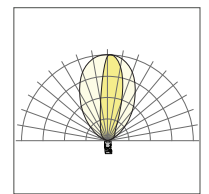

# LINEALUX L3

A compact, high-performance linear grazer that combines technology and performance in a stylish design.

Luminaire	powerSync™			
Linealux L3	●			
Linealux L3 Foundation		●	●	●

Available in RGBW, RGBA, Tunable White and a wide selection of white color temperatures.

Asymmetric Optics Options