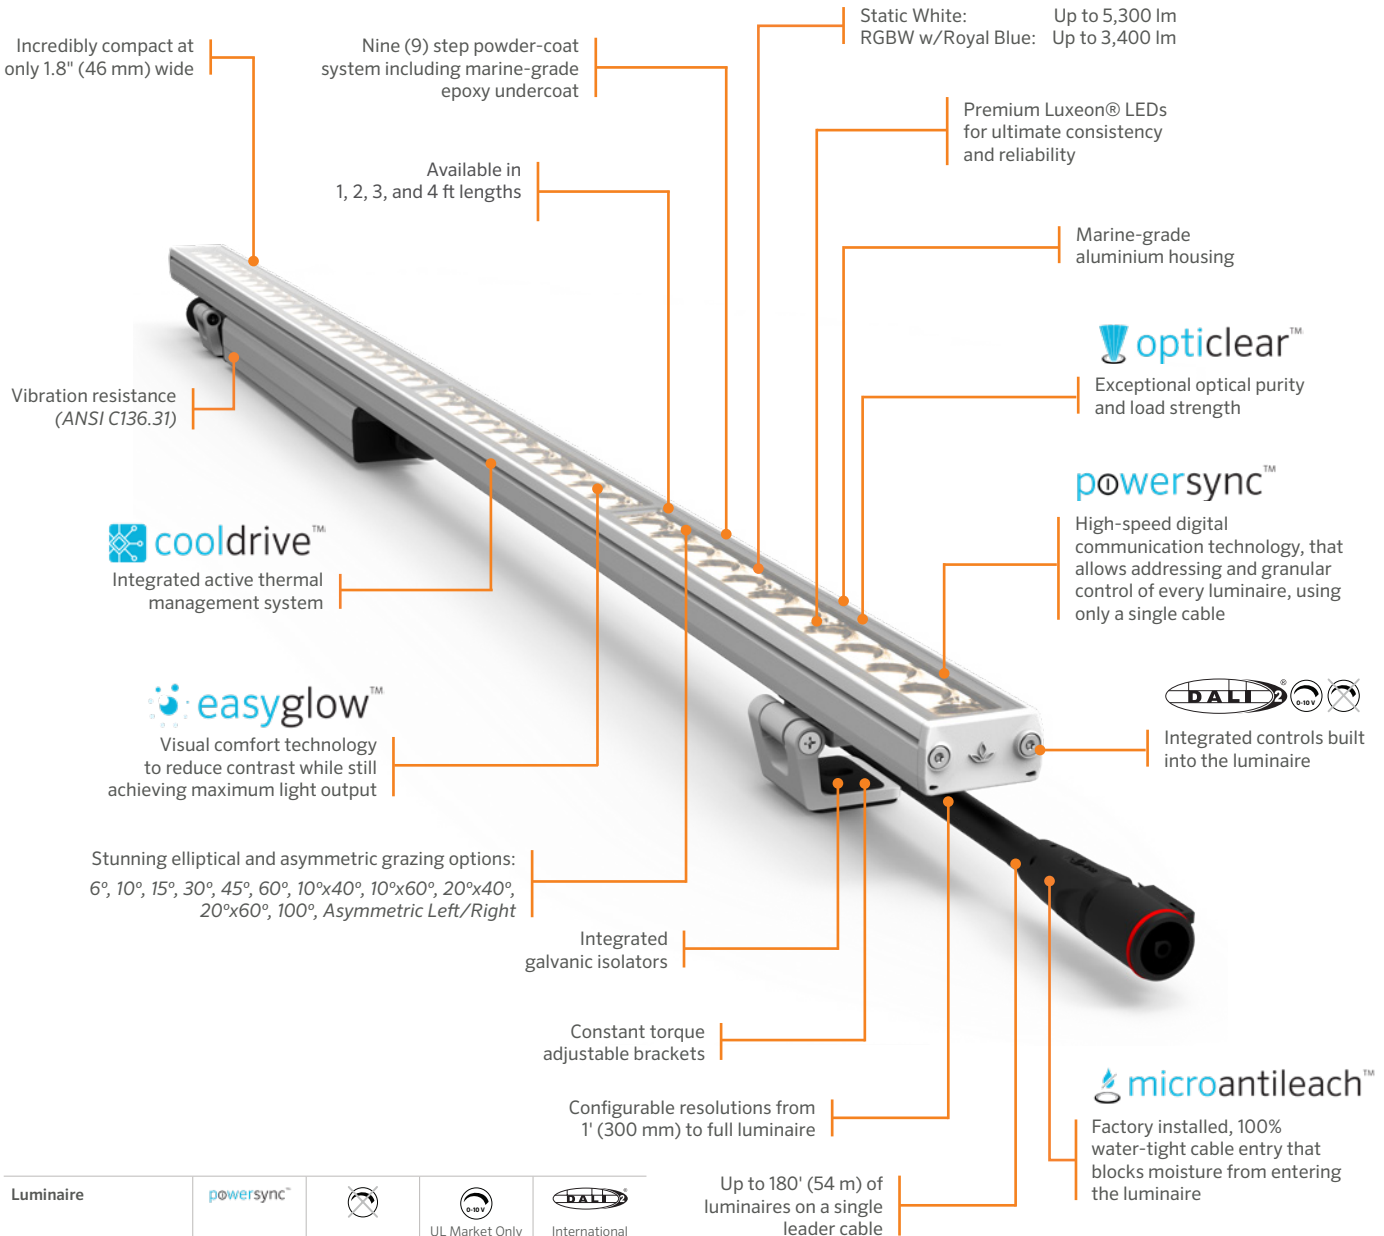

# LINEALUX L3

A compact, high-performance linear grazer that combines technology and performance in a stylish design.

Luminaire	powerSync™			
Linealux L3	●			
Linealux L3 Foundation		●	●	●

Available in RGBW, RGBA, Tunable White and a wide selection of white color temperatures.

Asymmetric Optics Options