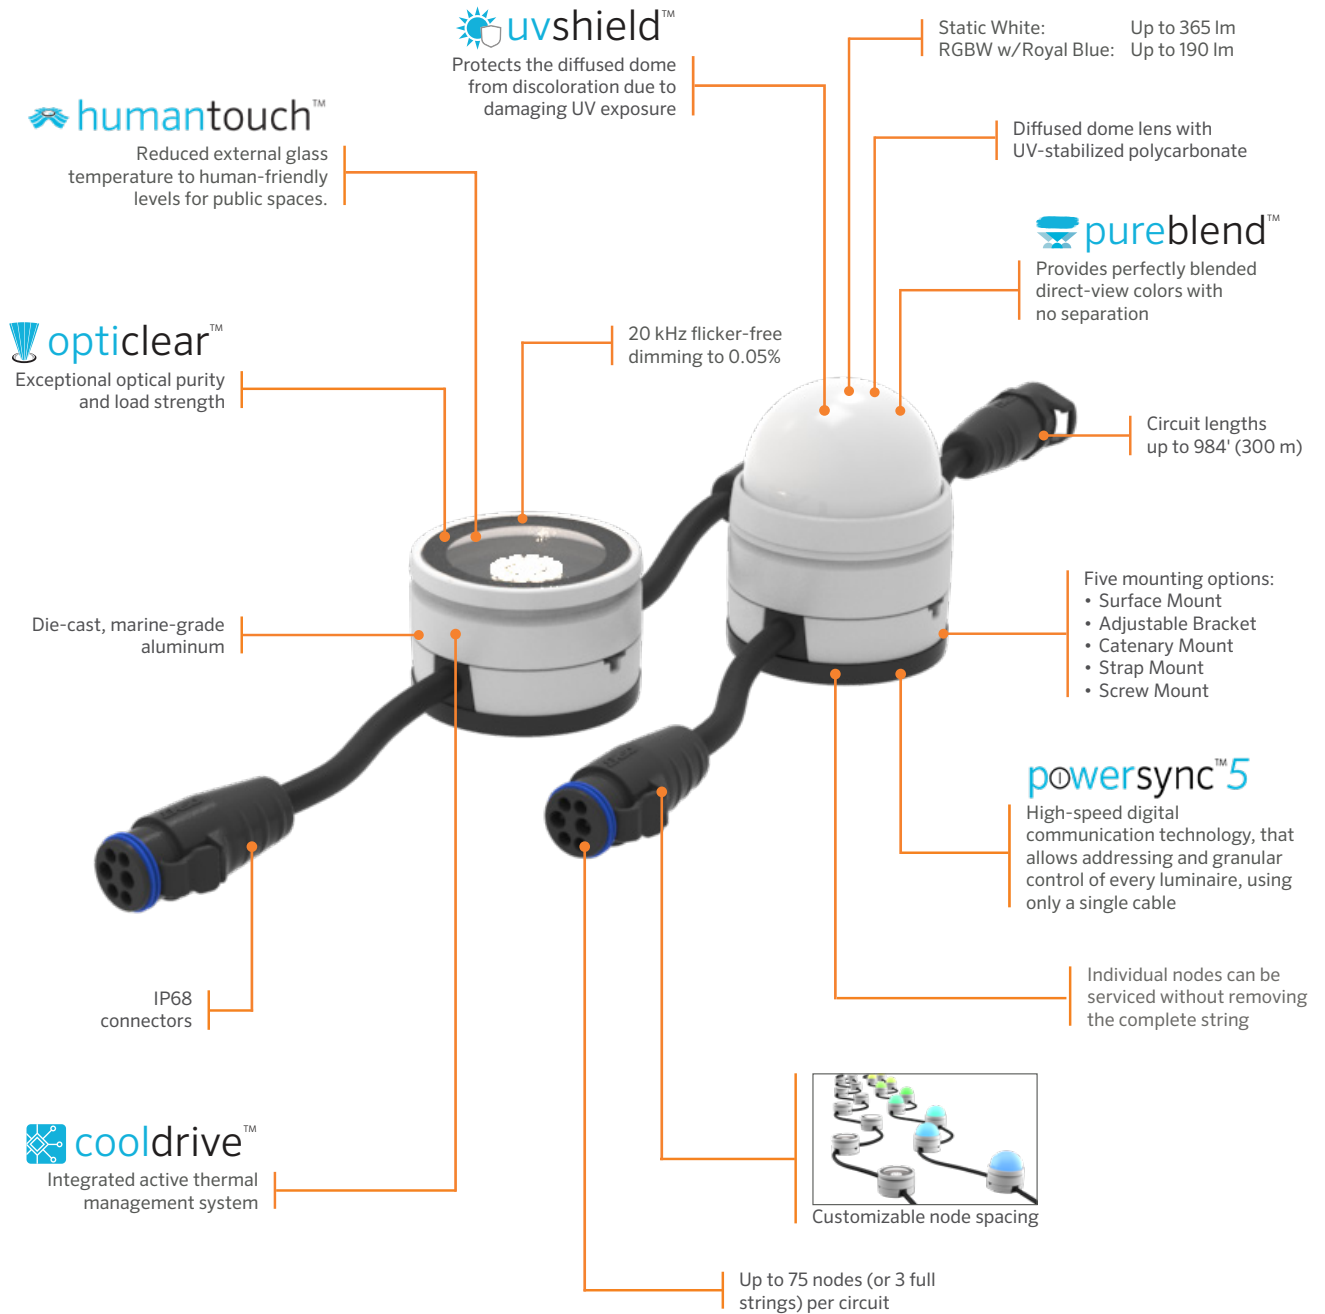

# FAISCA F3

An intelligent, high-powered direct-view Architectural Marker Light for a range of lighting applications.

Available in RGBW, RGBA, Tunable White and a wide selection of white color temperatures.